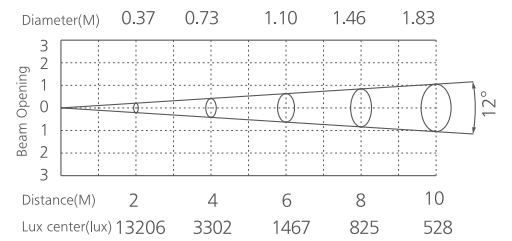

Flood light SARGA

DMX 512 **RDM** **IP67**
OUTDOOR RATED

white grey black

356 180
LED Power **ColourTemp** **Luminous**
120 W RGB 3700 lm

LIGHT DISTRIBUTION

12° (5°-25°-45°)

356 181
LED Power **ColourTemp** **Luminous**
120 W RGBW 4200 lm

12° (5°-25°-45°)