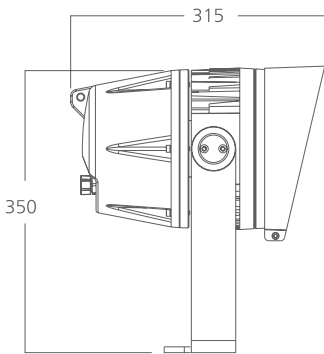

Flood light SARGA

DMX 512 **RDM** **IP67**
OUTDOOR RATED

white grey black

356 180
LED Power **ColourTemp** **Luminous**
120 W RGB 3700 lm

LIGHT DISTRIBUTION

12° (5°-25°-45°)

356 181
LED Power **ColourTemp** **Luminous**
120 W RGBW 4200 lm