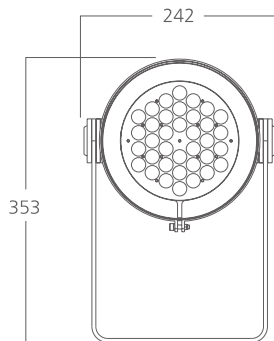

Flood light SARGA

DMX 512 **RDM** **IP67**
OUTDOOR RATED

white grey black

356 180
LED Power **ColourTemp** **Luminous**
120 W RGB 3700 lm

LIGHT DISTRIBUTION

12° (5°-25°-45°)

356 181
LED Power **ColourTemp** **Luminous**
120 W RGBW 4200 lm